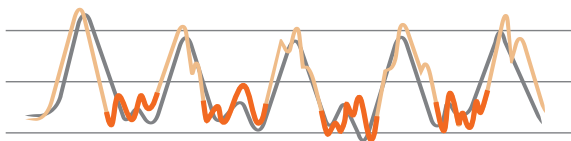

MORE HARMONIC PARTIALS

The unique cord allows the Silverstein Ligature to minimize surface contact with the reed. With minimal surface contact the reed is able to vibrate more freely, enhancing its natural qualities and giving you the purest sound possible. The difference can be seen in comparison audio laboratory tests that clearly show the more defined harmonic partials of the Silverstein Ligature, indicating a richer, fuller sound.