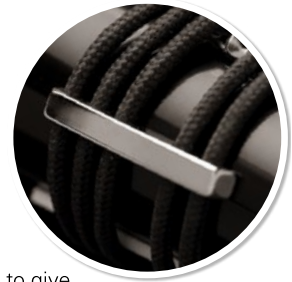

The first ever ligature with the ability to moisten the reed. The cord of the Silverstein Ligature is composed of a special material that allows it to absorb and retain moisture. The ligature can actually be wet or soaked before mounting to provide moisture to your reed, helping to keep it wet longer during any performance.

The unique feature can also help reduce reed warpage by more than 50%, as shown on the graph. You will no longer have to worry about the reed during an extended performance, and with the Silverstein Ligature, your favorite reeds can remain valuable to you for a much longer period of time.

MORE HARMONIC PARTIALS

The unique cord allows the Silverstein Ligature to minimize surface contact with the reed. With minimal surface contact the reed is able to vibrate more freely, enhancing its natural qualities and giving you the purest sound possible. The difference can be seen in comparison audio laboratory tests that clearly show the more defined harmonic partials of the Silverstein Ligature, indicating a richer, fuller sound.

**By audio lab test. See more details on our website.*

FINE TUNER

Silverstein Ligature comes with a patented Fine Tuning System on the ligature itself. The Fine Tuner Mechanism changes how the ligature responds to the vibrations of the reed, subtly tuning the focus and color of your sound to give you unprecedented control and flexibility. With it, you can accentuate a focus and color of sound that perfectly accommodates the music you play at any time.